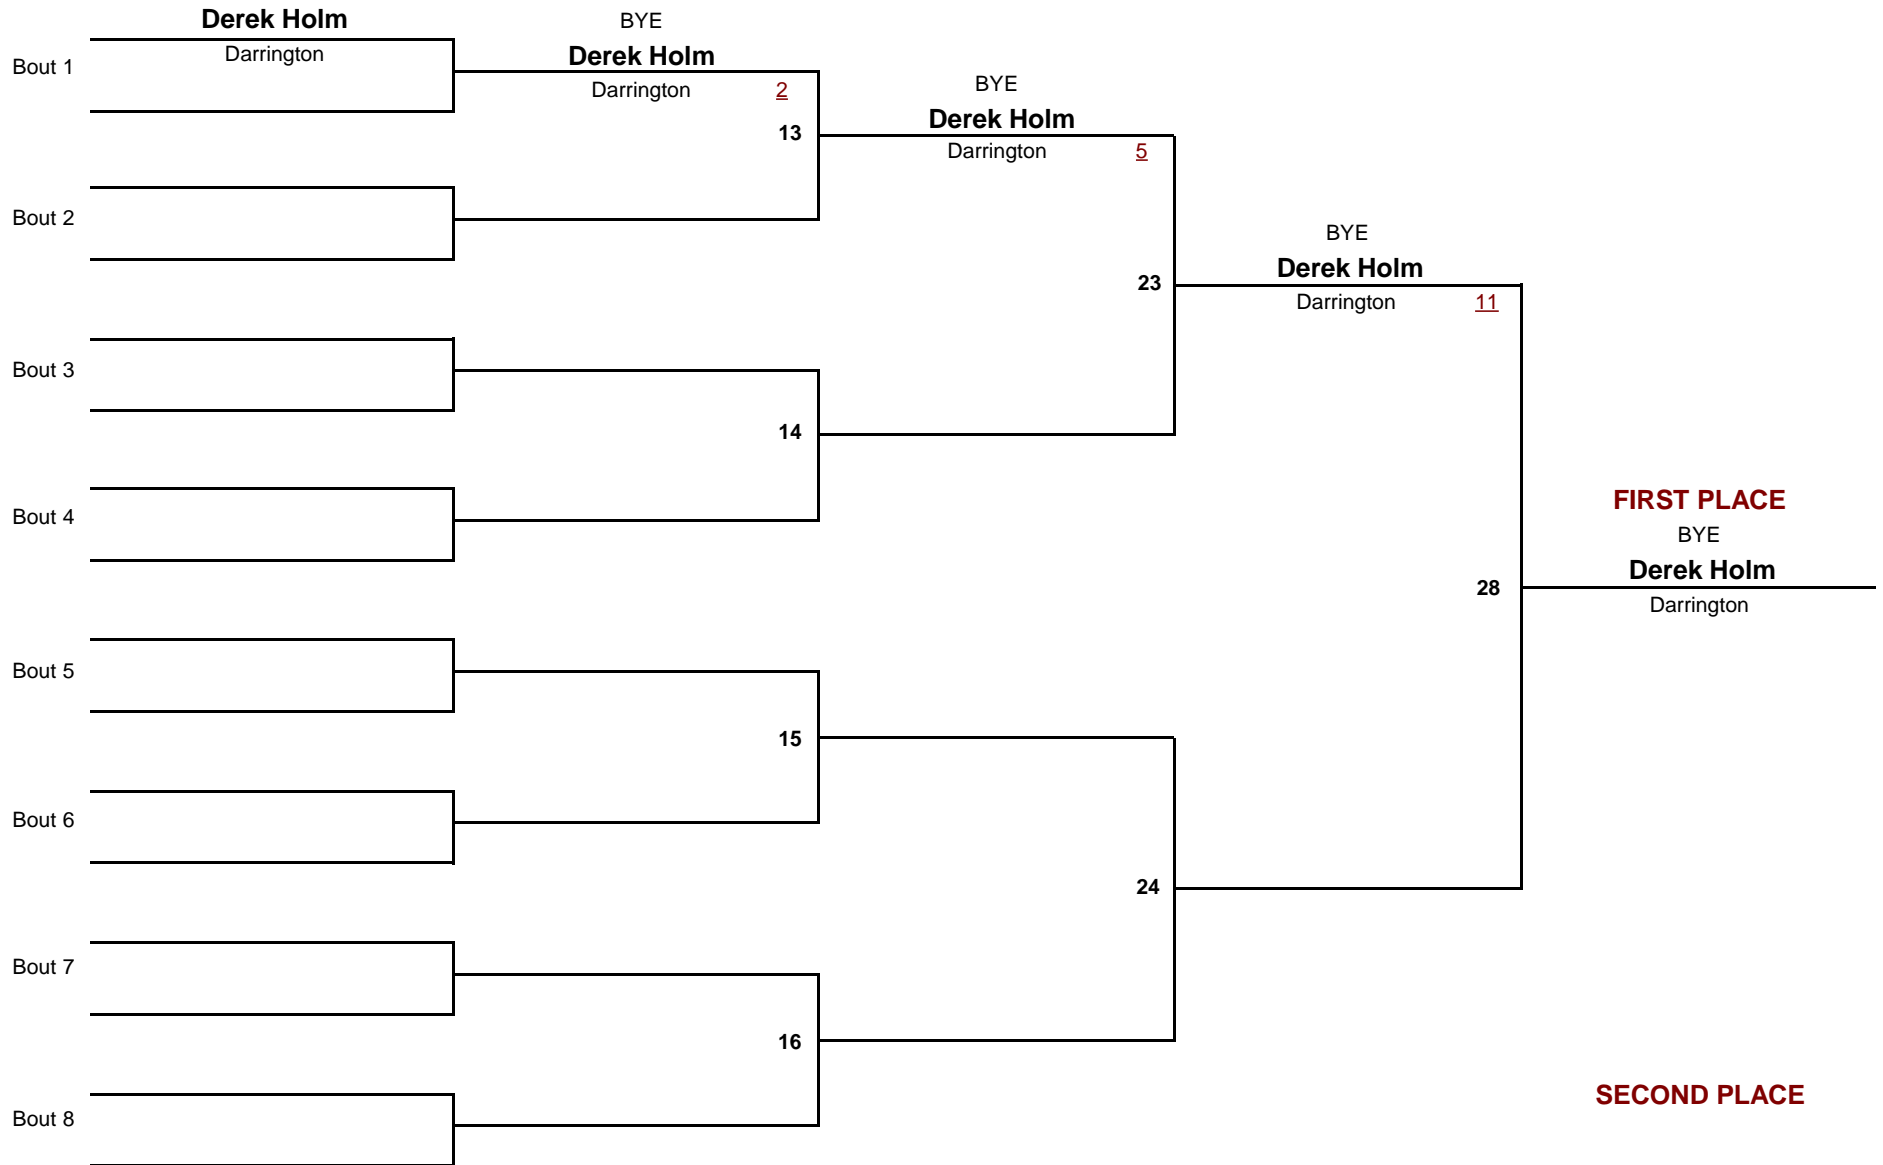

HIGH SCHOOL

DIVISION

119

WEIGHT

2010 2B/1B Sub Regionals

February 6, 2010

Championship Rounds