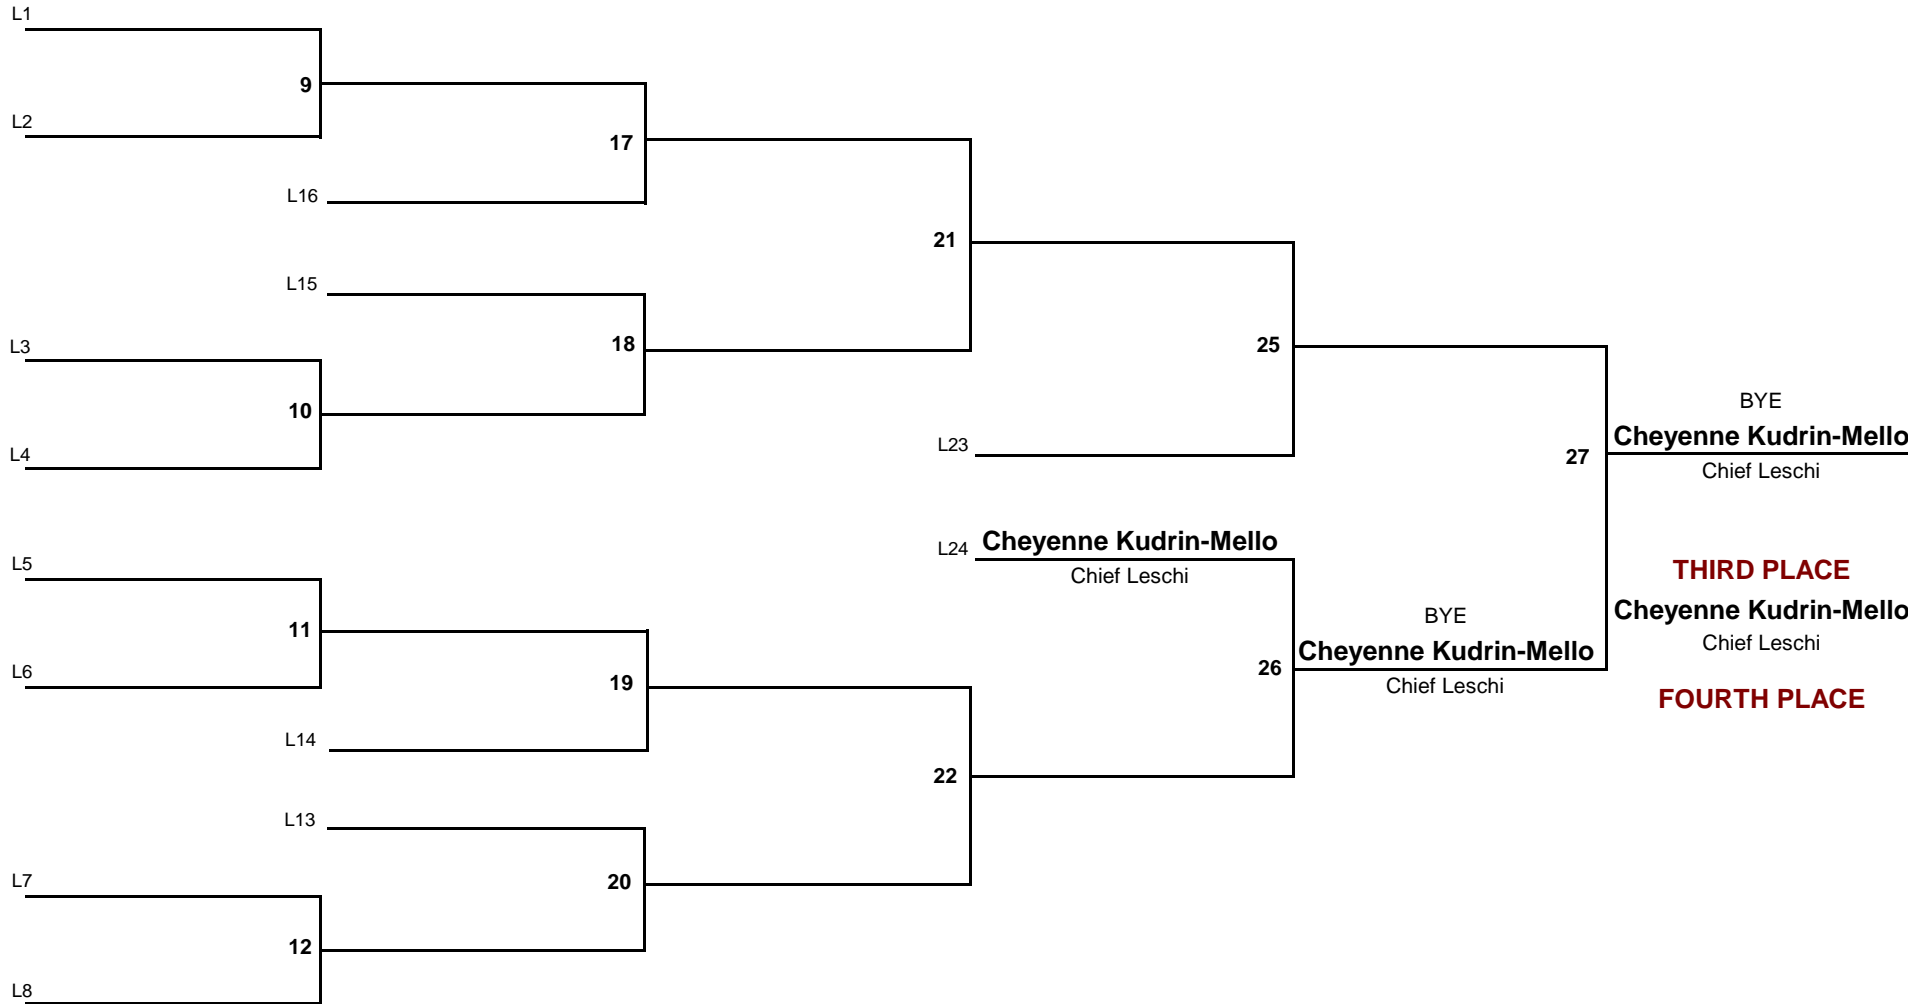

HIGH SCHOOL

DIVISION

112

WEIGHT

2010 2B/1B Sub Regionals

February 6, 2010

Consolation Rounds