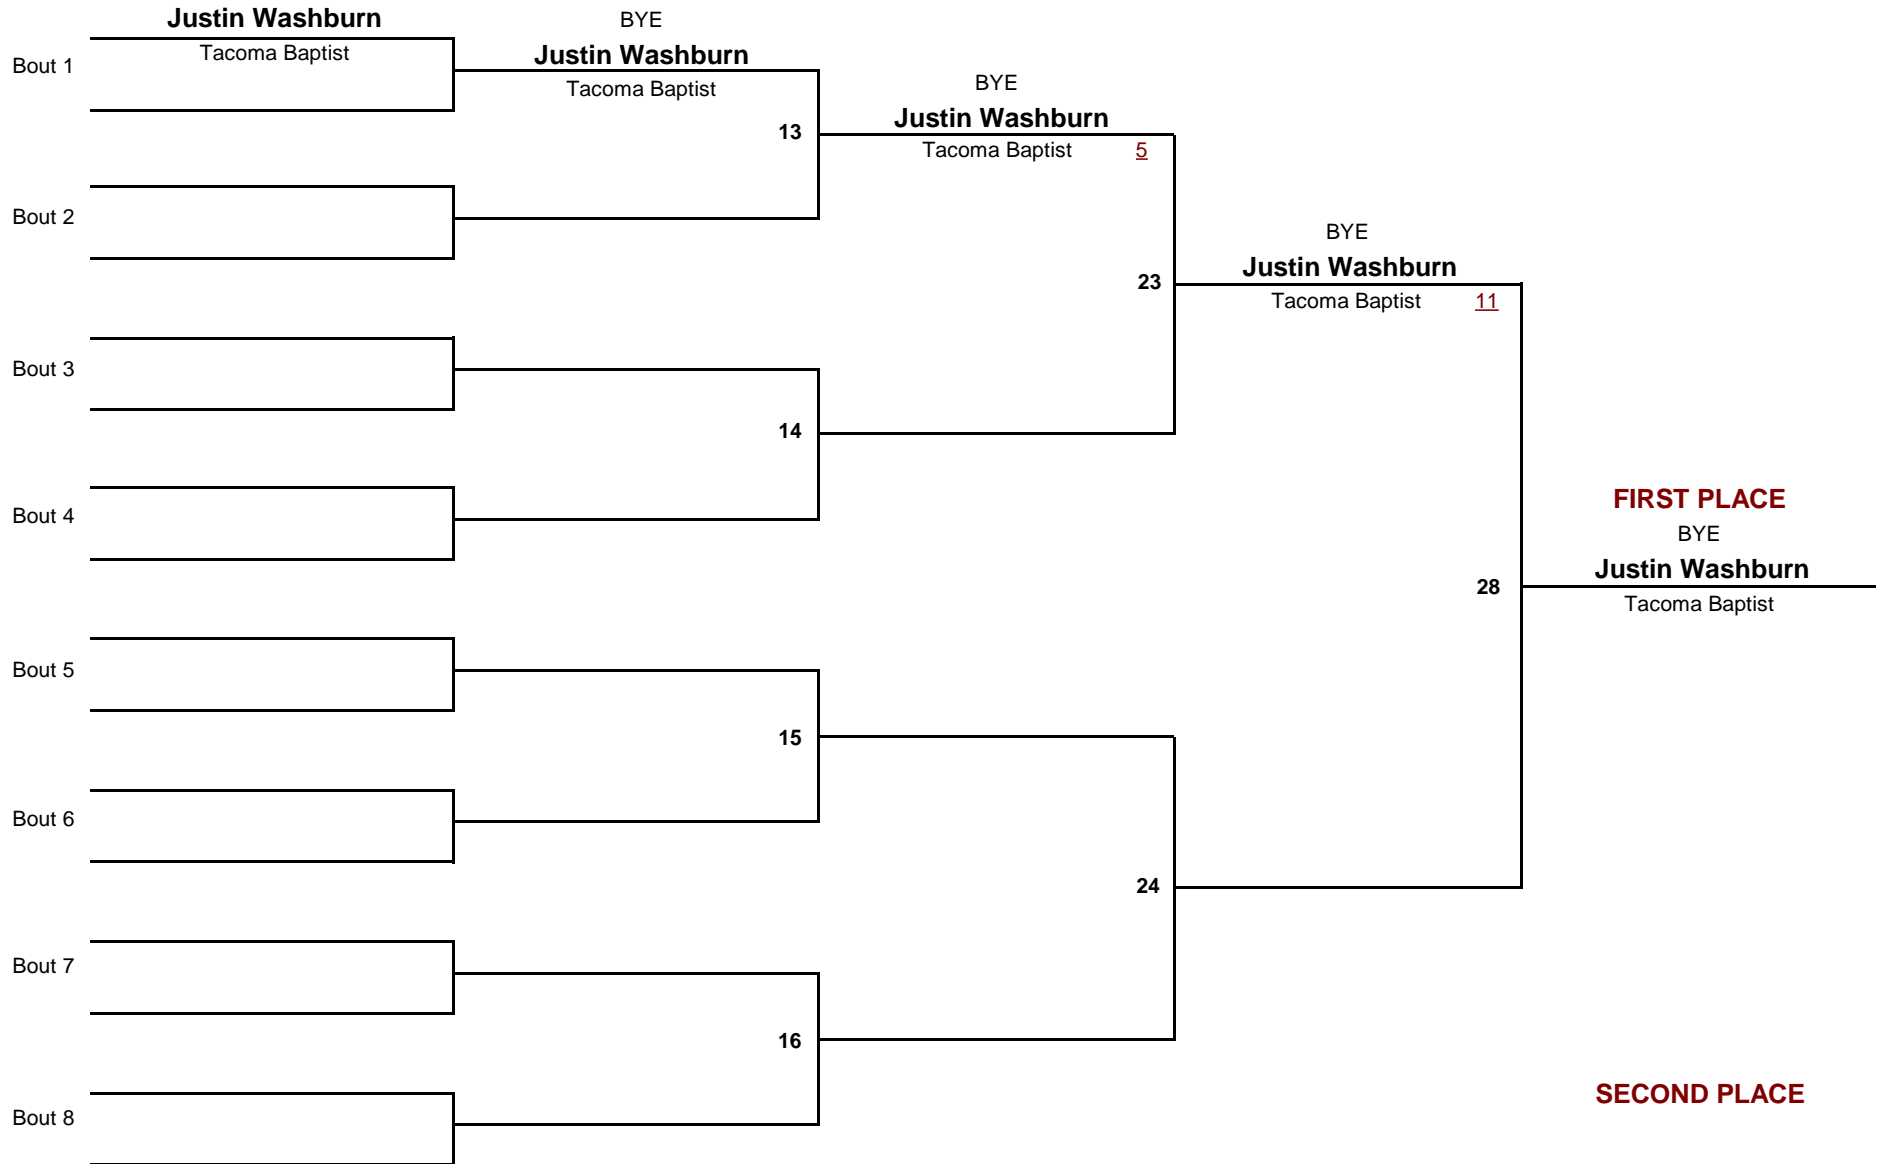

**HIGH SCHOOL**

DIVISION

**103**

WEIGHT

**2010 2B/1B Sub Regionals**

February 6, 2010

***Championship Rounds***

**HIGH SCHOOL**